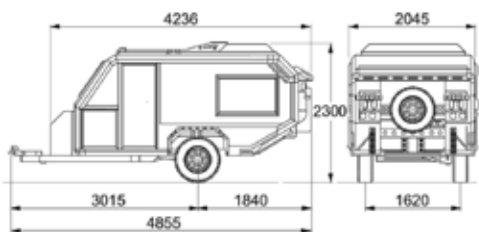

UEV-490

CAPE YORK & EVOLUTION MODELS

2017 SPECIFICATIONS

COMMANDER-S schematic

Dimensions (L x W x H)
4900 x 2000 x 2250mm

Tare Weight (unladen)
CAPE YORK: 1,450kg
EVOLUTION: 1,550kg

Aggregate Trailer Mass
CAPE YORK: 1,950kg
EVOLUTION: 1,950kg

Base Price*
CAPE YORK: \$67,850
EVOLUTION: \$82,950

The UEV-490 is a family sized trailer with three different bedding configurations sleeping up to five, plus the choice of eating inside or out.

The bathroom facilities include vanity and shower with hot water and the slide-out modular kitchen comes with cutlery, crockery and glassware as standard. Additional innovative features include the interior pressurising blower to keep out dust, high-lift jacking points and a spare wheel complete with hub and bearings, for additional security when going off road to remote destinations.